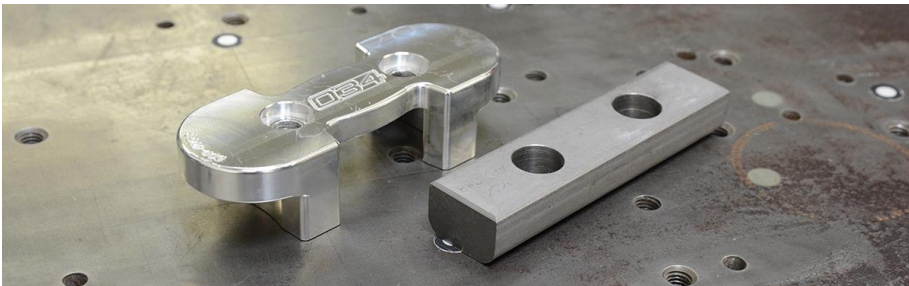

Transmission Mount Insert, B9/B9.5 Audi

034Motorsport's Billet Aluminum Transmission Mount Insert for the B9 Audi is designed to fill the large void in the factory transmission mount, and limit transmission movement without sacrificing ride quality or introducing any additional noise, vibration, or harshness into the cabin. By filling the void in the factory mount, this insert eliminates the associated slop to ensure that you experience crisper shifts and a smoother driving experience.

Install Steps

Step 1

Lift the car to access the underside of the car.

Step 2

Using a 10mm Triple Square, remove the hardware securing the factory transmission mount bracket to the transmission mount assembly.

Step 3

Remove the factory transmission mount bracket.

Step 4

Apply silicone grease or dry silicone on the legs of the 034Motorsport Transmission Mount Insert to aid installation, if handy. Press into the factory transmission mount assembly. Apply the provided Blue Loctite to the M8 bolts before installing.